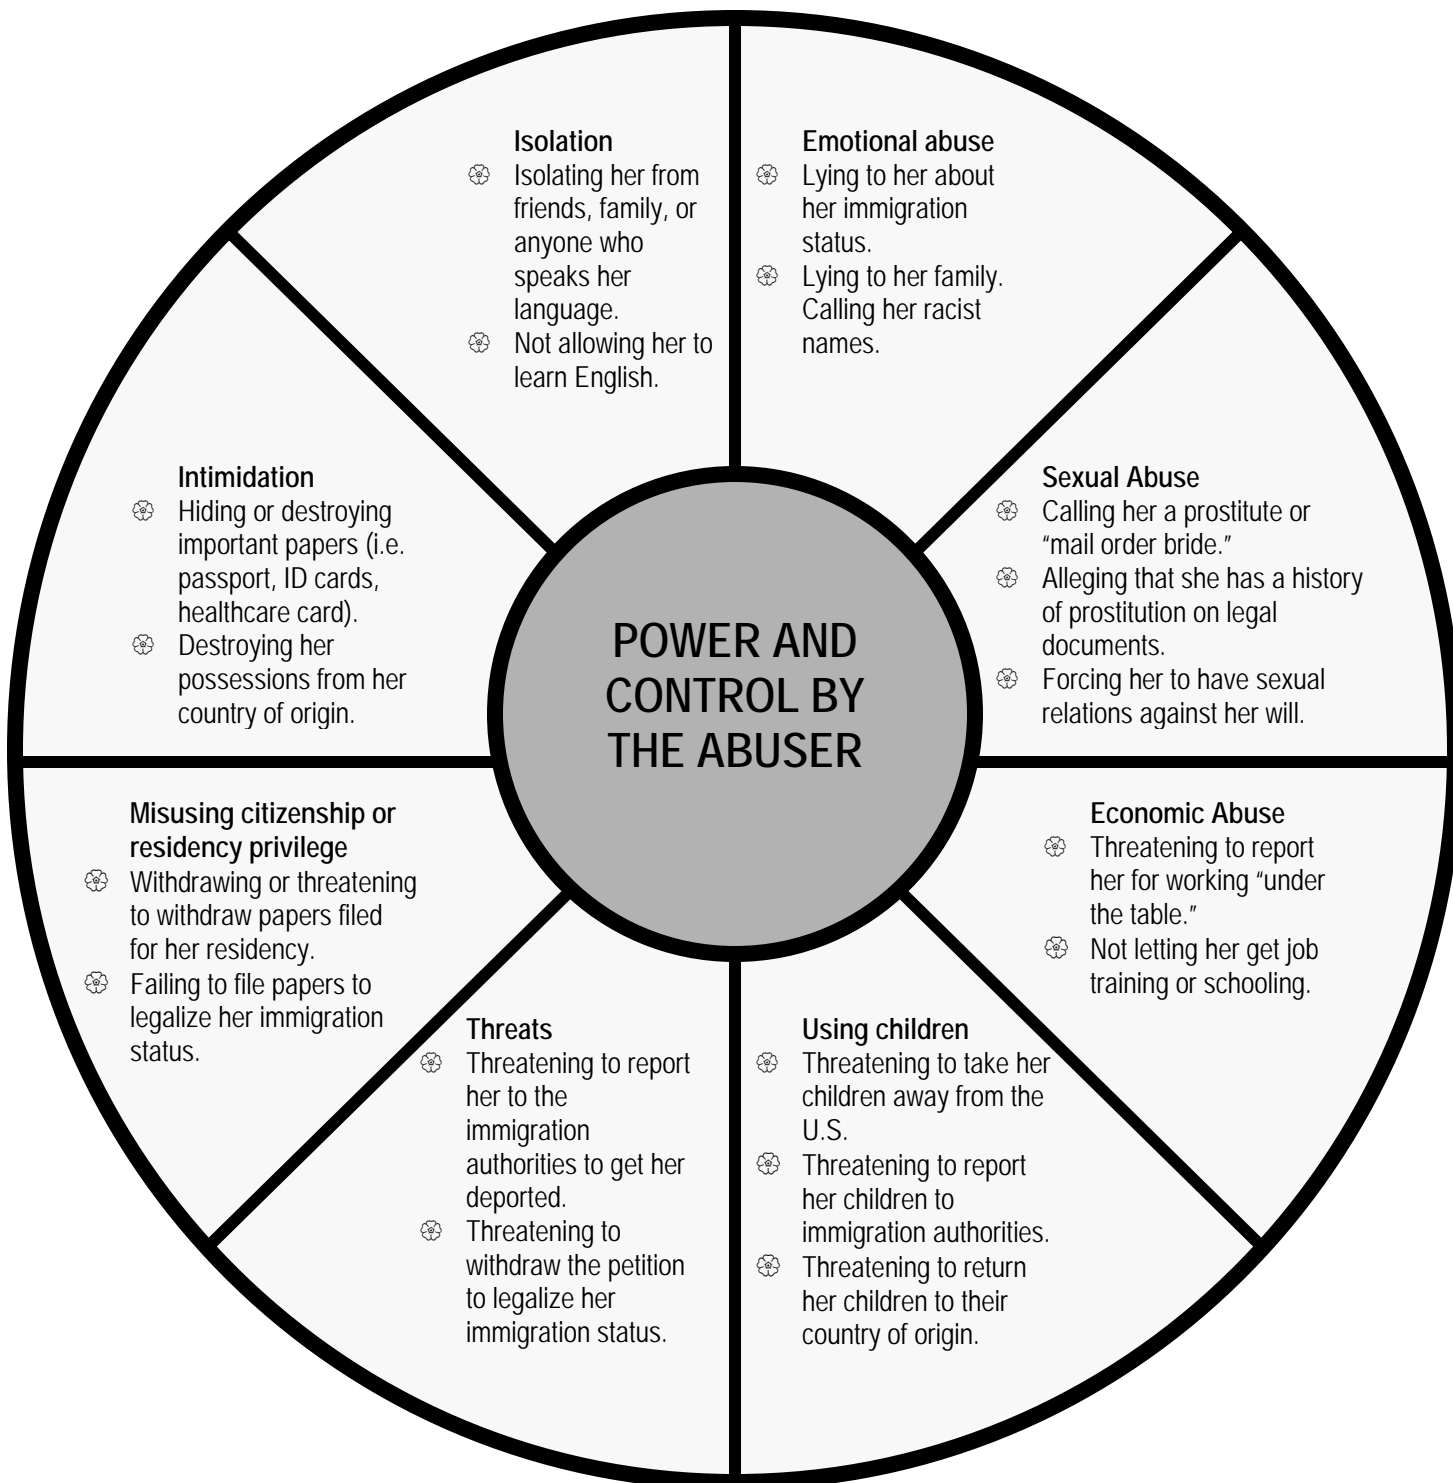

POWER AND CONTROL OVER IMMIGRANT WOMEN⁶⁷

This material was adapted from the publication entitled "Power and Control Tactics Used Against Immigrant Women," produced by the Family Violence Prevention Fund (FVPF): www.endabuse.org. This version of the Power and Control Wheel, adapted with permission from the Domestic Abuse Intervention Project in Duluth, Minnesota, focuses on some of the many ways battered immigrant women can be abused.