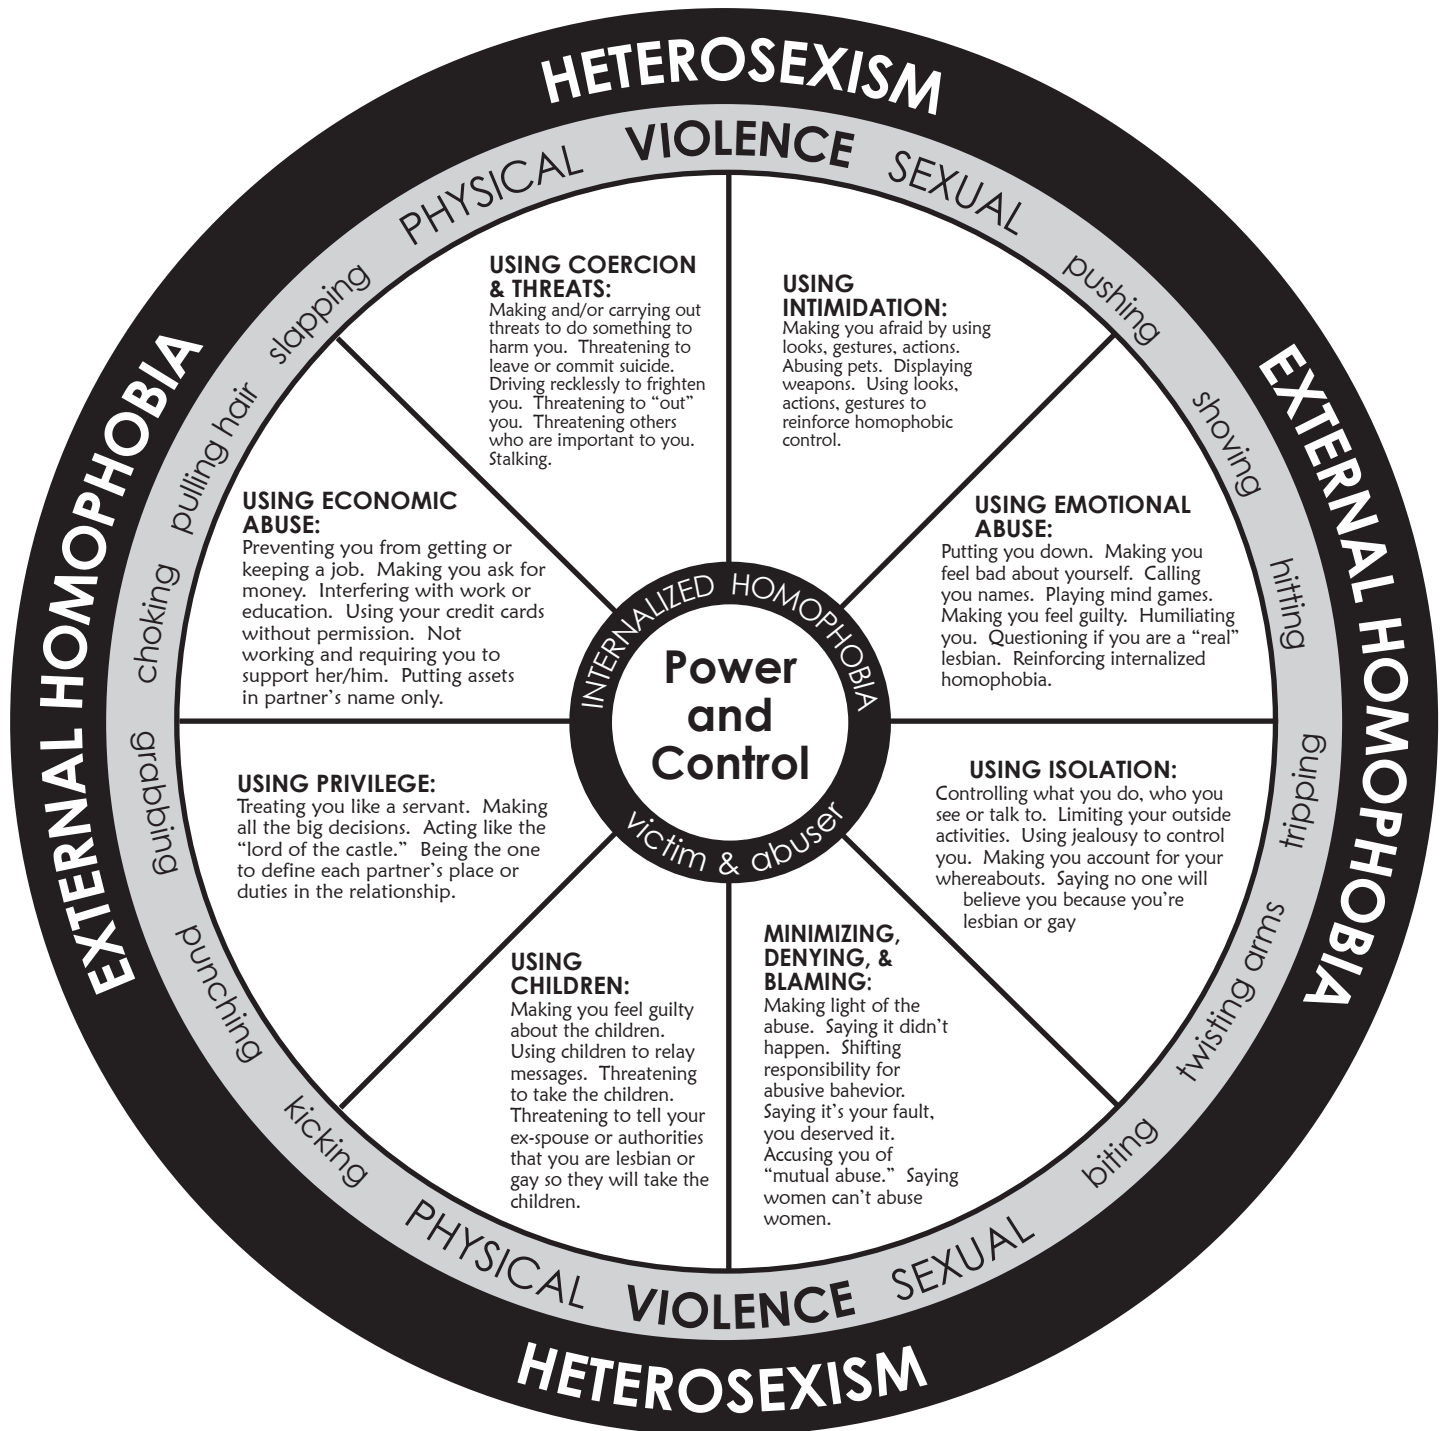

LESBIAN/GAY POWER AND CONTROL WHEEL

Developed by Roe & Jagodinsky;
inspired and adapted from:
Domestic Abuse Intervention Project
202 East Superior Street
Duluth, MN 55802

Produced and distributed by:

NATIONAL CENTER
on Domestic and Sexual Violence
training • consulting • advocacy